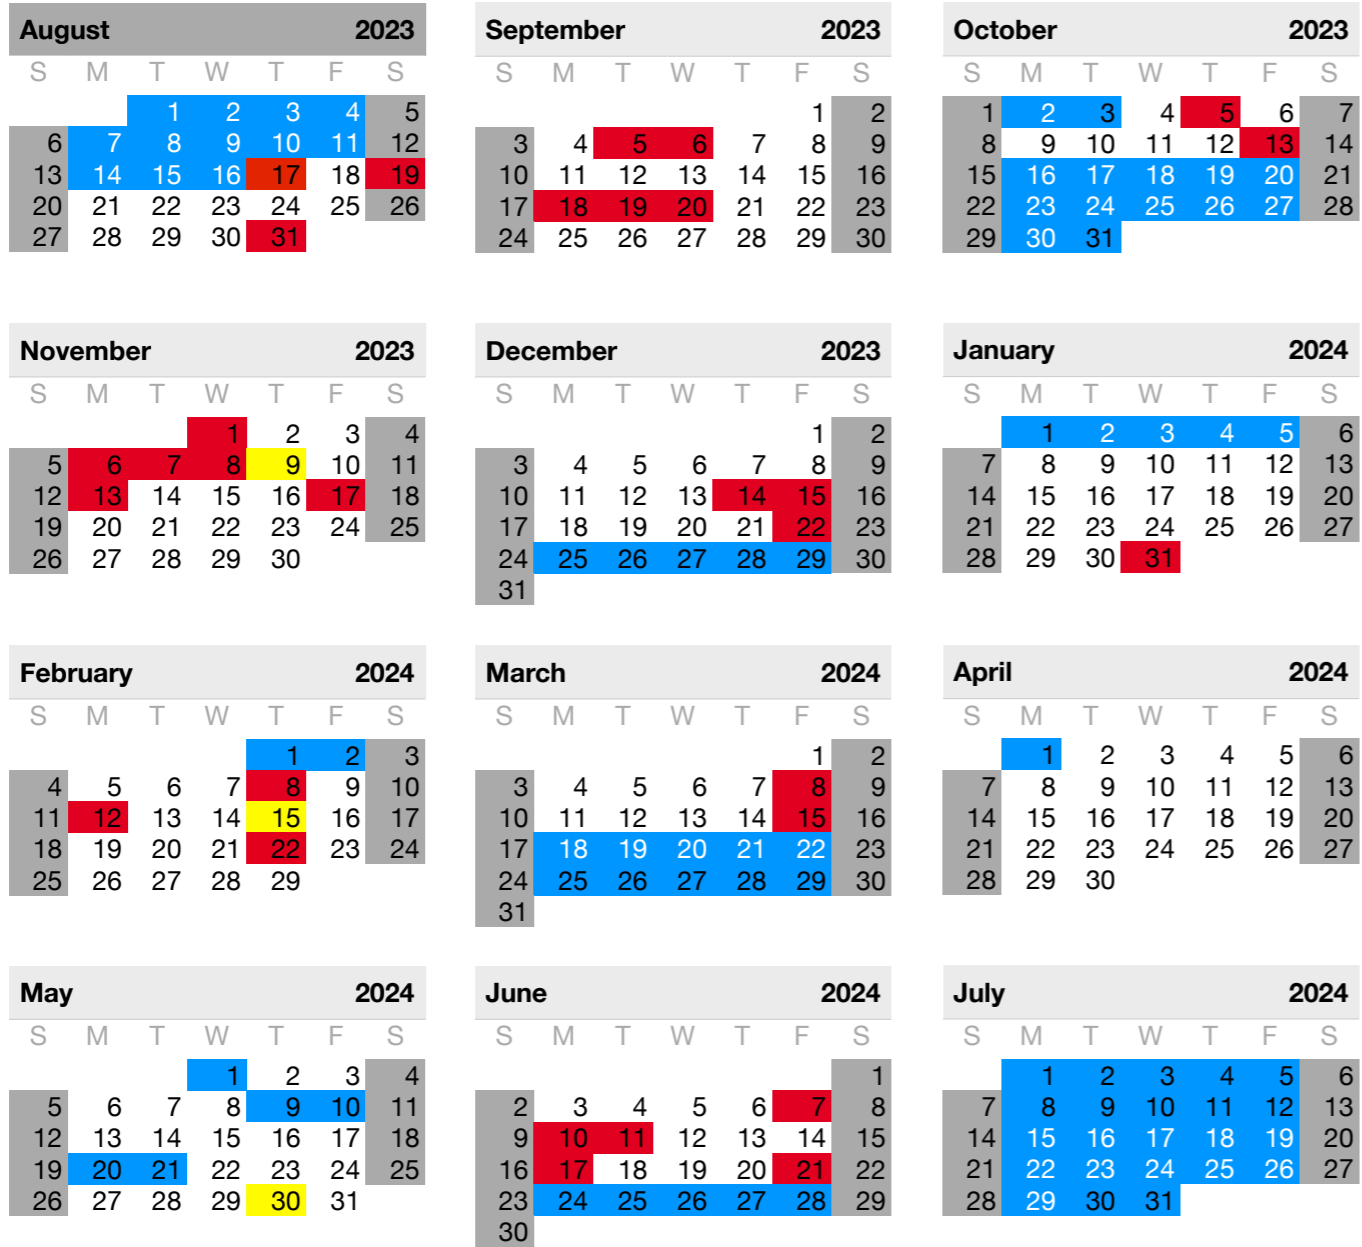

2023 – 2024 School Year

1 School closed, KiTa open 1 School and KiTa closed

DATE	DESCRIPTION
17.08.	School Starts - Year 2 - 13, Enrolment Year 5
19.8.	Enrolment Year 1 (9:30 Caterpillars, 10:30 Whales, 11:30 Dolphins)
31.8.	Meet the teacher and Parent Rep Elections Primary @5pm
5.9.	Meet the teacher and Parent Rep Elections Secondary @6pm
6.9.	Parent Evening and Parent Rep Elections KiTa @6pm
18.09-20.09	Photographer Primary and Secondary
5.10.	World Teachers' Day. Information Evening - Prospective Parents @7:30pm
13.10.	KIBS closes @ 1pm
1.11.	Halloween
6.-8.11.	Photographer KiTa
9.11.	PTA Meeting Parents and School 7pm (virtual)
13.11.	Lantern Parade KiTa
17.11.	Open Friday / Taster Day Secondary - Prospective Parents @2pm
14.12.	Winter Musical Primary Y 1+2 @2:30pm
15.12.	Christmas Show KiTa @2:30pm
22.12.	KIBS closes @ 1pm
31.01.	School Reports - KIBS closes @ 1pm
08.02.	Parent Conversation Day - Schools close @1pm
12.02.	Karneval Parties (KiTa and Primary)
15.02.	PTA Meeting Parents and School 7pm (virtual)
22.02.	Information Evening - Prospective Parents @7:30pm
08.3.	Open Friday Prospective Parents @2pm
15.3.	KiTa Parent Conversations - KiTa closed / Schools close @1pm
30.05.	PTA Meeting Parents and School 7pm (virtual)
7.6.	Summer Performance Primary Y3+4 @2:30pm
10.6.	New Parent Meeting Primary NEW YEAR 1 @3pm
12.6.	New Parent Meeting KiTa @4pm
17.6.	Sportfest KiTa
21.06.	LAST DAY OF SCHOOL and KITA - KIBS closes @ 1pm

Notes: Last day before holidays - KIBS (Schools and KiTa) closes at 1pm

Summer holidays KiTa: 24.06.24 - 14.07.24
Summer holidays Primary and Secondary: 24.06.24 - 02.08.2024
Enrolment Year 1: 03.08.2024